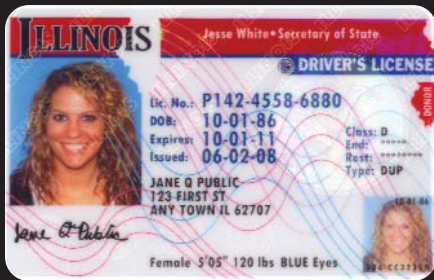

coming to **UIC...**

Services Available

- Driver's License (renewal, replacement, corrections)
- State ID Card (renewal, replacement, corrections)
- Vehicle Sticker Sales
- Collegiate License Plates
- Passenger, B-Truck and Motorcycle License Plates
- Organ/Tissue Donor Registration
- Vehicle Title and Registration
- Parking Placards for Persons with Disabilities

State law allows driver's license renewal up to one year in advance.

Proper identification is required for new and duplicate driver's licenses and state ID cards.

For a complete list of acceptable forms of identification, visit www.cyberdriveillinois.com.

Secretary of State Services

9:30 a.m.-3 p.m.

Student Center — East Concourse

September 15, 2010

October 20, 2010

November 17, 2010

December 8, 2010

January 19, 2011

February 23, 2011

March 16, 2011

April 20, 2011